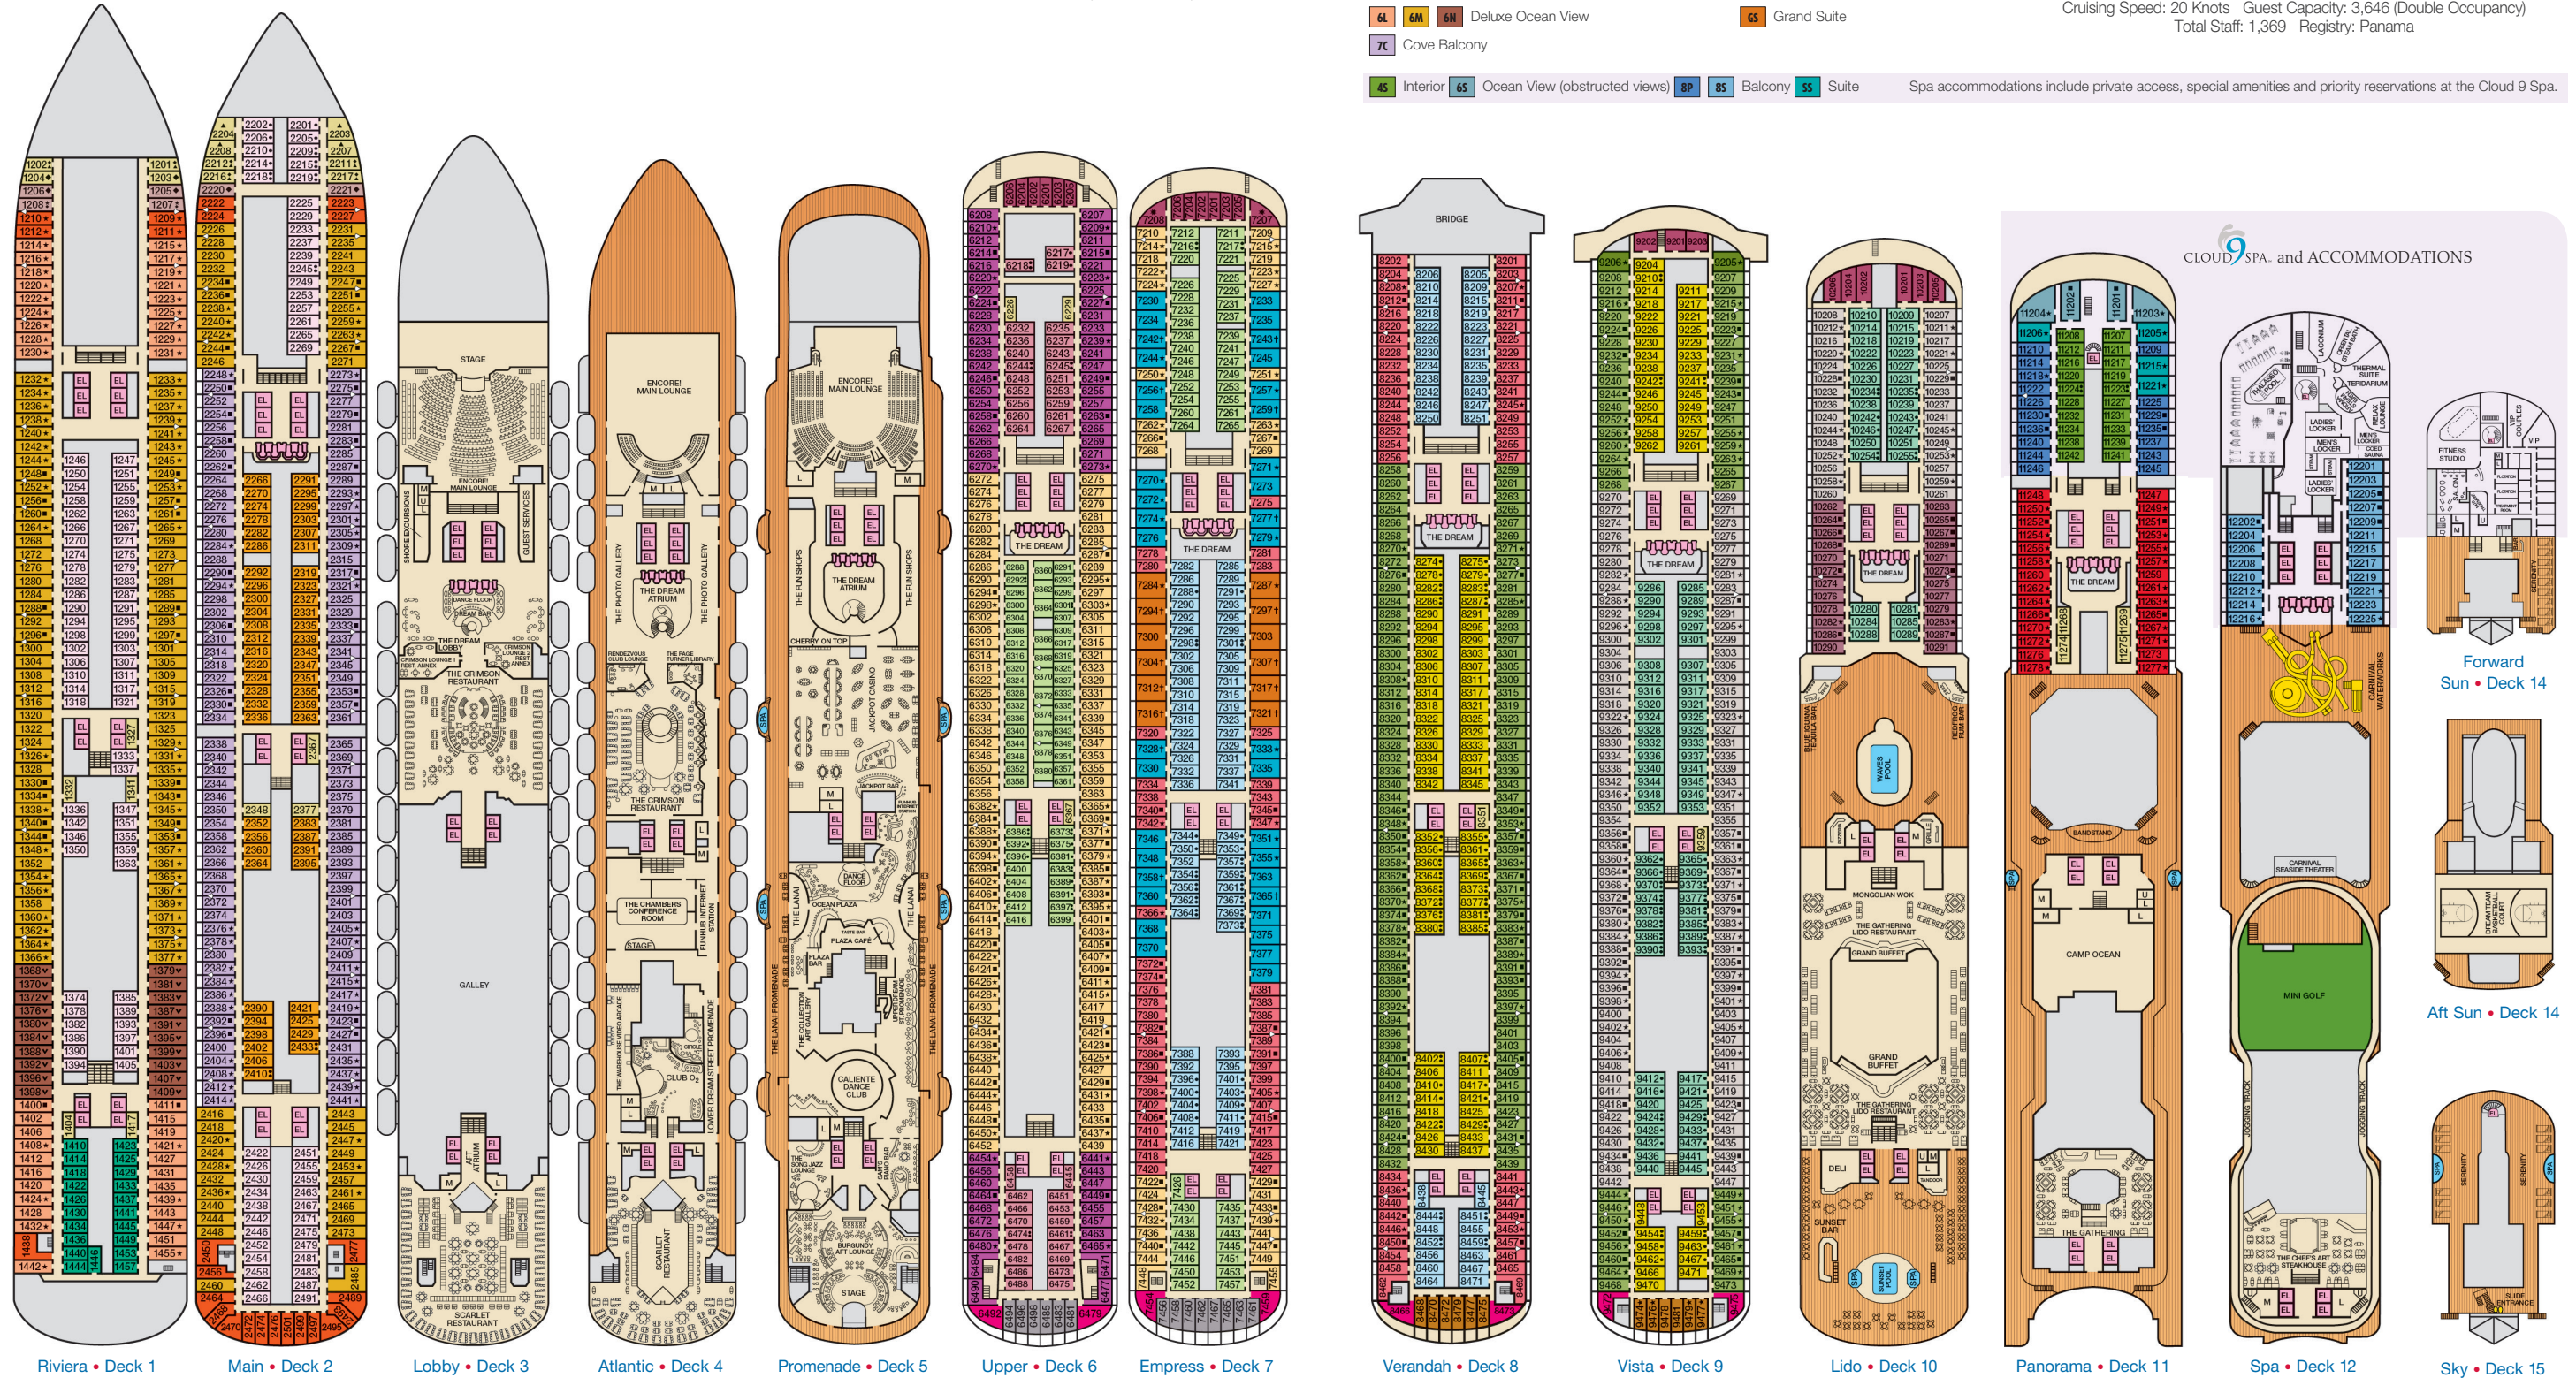

ACCOMMODATIONS SYMBOL LEGEND

- ▲ Twin Bed and Single Sofa Bed
- ★ 2 Twin Beds (convert to King) and Single Sofa Bed
- 2 Twin Beds (convert to King) and 1 Upper Pullman
- ◊ 2 Twin Beds (convert to King) and 2 Upper Pullmans
- 2 Twin Beds (convert to King), Single Sofa Bed and 1 Upper Pullman
- U Unisex Wheelchair Accessible Restroom
- † 2 Twin Beds (convert to King) and Double Sofa Bed
- ▼ 2 Twin Beds (convert to King), Single Sofa Bed and 2 Upper Pullmans. Beds do not convert to King when both Upper Pullmans in use.
- ◆ Stateroom with 2 Porthole Windows
- ◊ Connecting staterooms (ideal for families and groups of friends)
- ★ Twin beds do not convert to a King Bed.

CATEGORIES

- 1A Interior Upper/Lower
- PT Porthole
- 4A 4B 4C 4D 4E 4F 4G 4H Interior
- 4J Interior with Picture Window (obstructed views)
- 6A Ocean View
- 6L 6M 6N Deluxe Ocean View
- 7C Cove Balcony
- 8A 8B 8C 8D 8E 8F 8G Balcony
- 8M 8N Aft-View Extended Balcony
- 9C Premium Vista Balcony
- 9S Junior Suite
- 0S Ocean Suite
- 0G Grand Suite

4S Interior 6S Ocean View (obstructed views) 8P 8S Balcony SS Suite Spa accommodations include private access, special amenities and priority reservations at the Cloud 9 Spa.

Gross Tonnage: 130,000 Length: 1,004 Feet Beam: 122 Feet
 Cruising Speed: 20 Knots Guest Capacity: 3,646 (Double Occupancy)
 Total Staff: 1,369 Registry: Panama

Riviera • Deck 1 Main • Deck 2 Lobby • Deck 3 Atlantic • Deck 4 Promenade • Deck 5 Upper • Deck 6 Empress • Deck 7 Verandah • Deck 8 Vista • Deck 9 Lido • Deck 10 Panorama • Deck 11 Spa • Deck 12 Sky • Deck 15